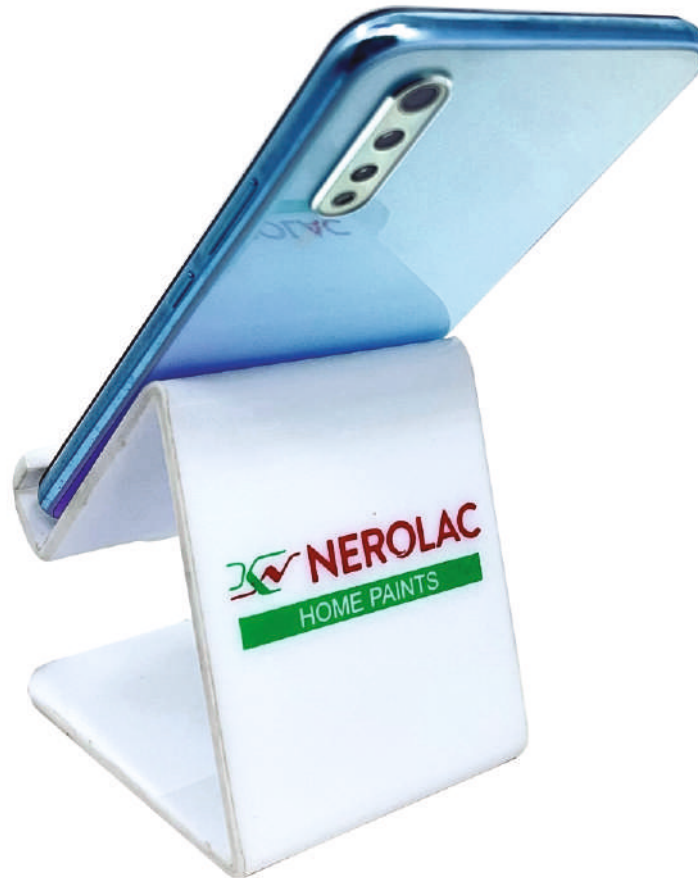

Model No. 139

Product Size : 6" x 6"

Ad Size : 1.5" x 3.5"

MOBILE HOLDER

140

Model No. 140

Ad Size : 1.5" x 2"

MOBILE HOLDER

141

Model No. 141

Ad Size : 1.5" x 2"

MOBILE HOLDER

142

Model No. 142

Ad Size : 3.25" x 8"

MOBILE HOLDER

143

Model No. 143

Ad Size : 3.25" x 8"

MOBILE HOLDER

144

Model No. 144

Ad Size : 3.25" x 8"

ACRYLIC PAPER WEIGHT